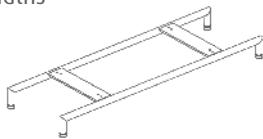

# Individual elements.

One system. Many options.

**3 widths:** 385 mm  
770 mm  
1155 mm

**4 heights:** 385 mm  
770 mm  
1155 mm  
1540 mm

**1 depth:** 385 mm

- Fronts:**
- open
  - Double doors
  - Sliding doors
  - Drawers
  - Drawers for hanging files (770 + 1155 mm)
  - Shallow drawers
  - Bar compartment hatch

**Choice of:**

- Base in 4 widths  
385 mm  
770 mm  
1155 mm  
1540 mm

- Adjustable glides 
- Designer double castors 
- wall-mounted